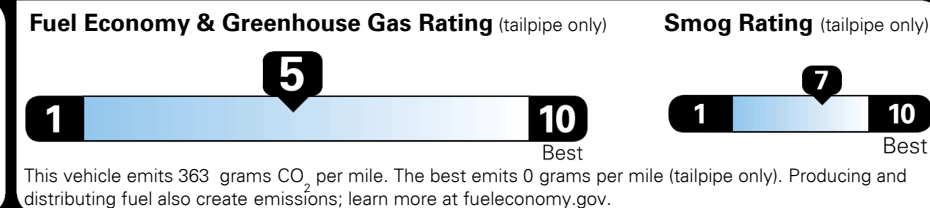

Inland Freight & Handling : \$1,120.00
Total Price : \$29,695.00

2019 NHTSA 5-Star Overall Safety Rating

EPA DOT Fuel Economy and Environment

Gasoline Vehicle

Fuel Economy

25 MPG
 combined city/hwy

22 MPG
 city

28 MPG
 highway

4.0 gallons per 100 miles

Small SUVs range from 16 to 120 MPG. The best vehicle rates 136 MPGe.

You spend \$500 more in fuel costs over 5 years compared to the average new vehicle.

Annual fuel cost \$1,600